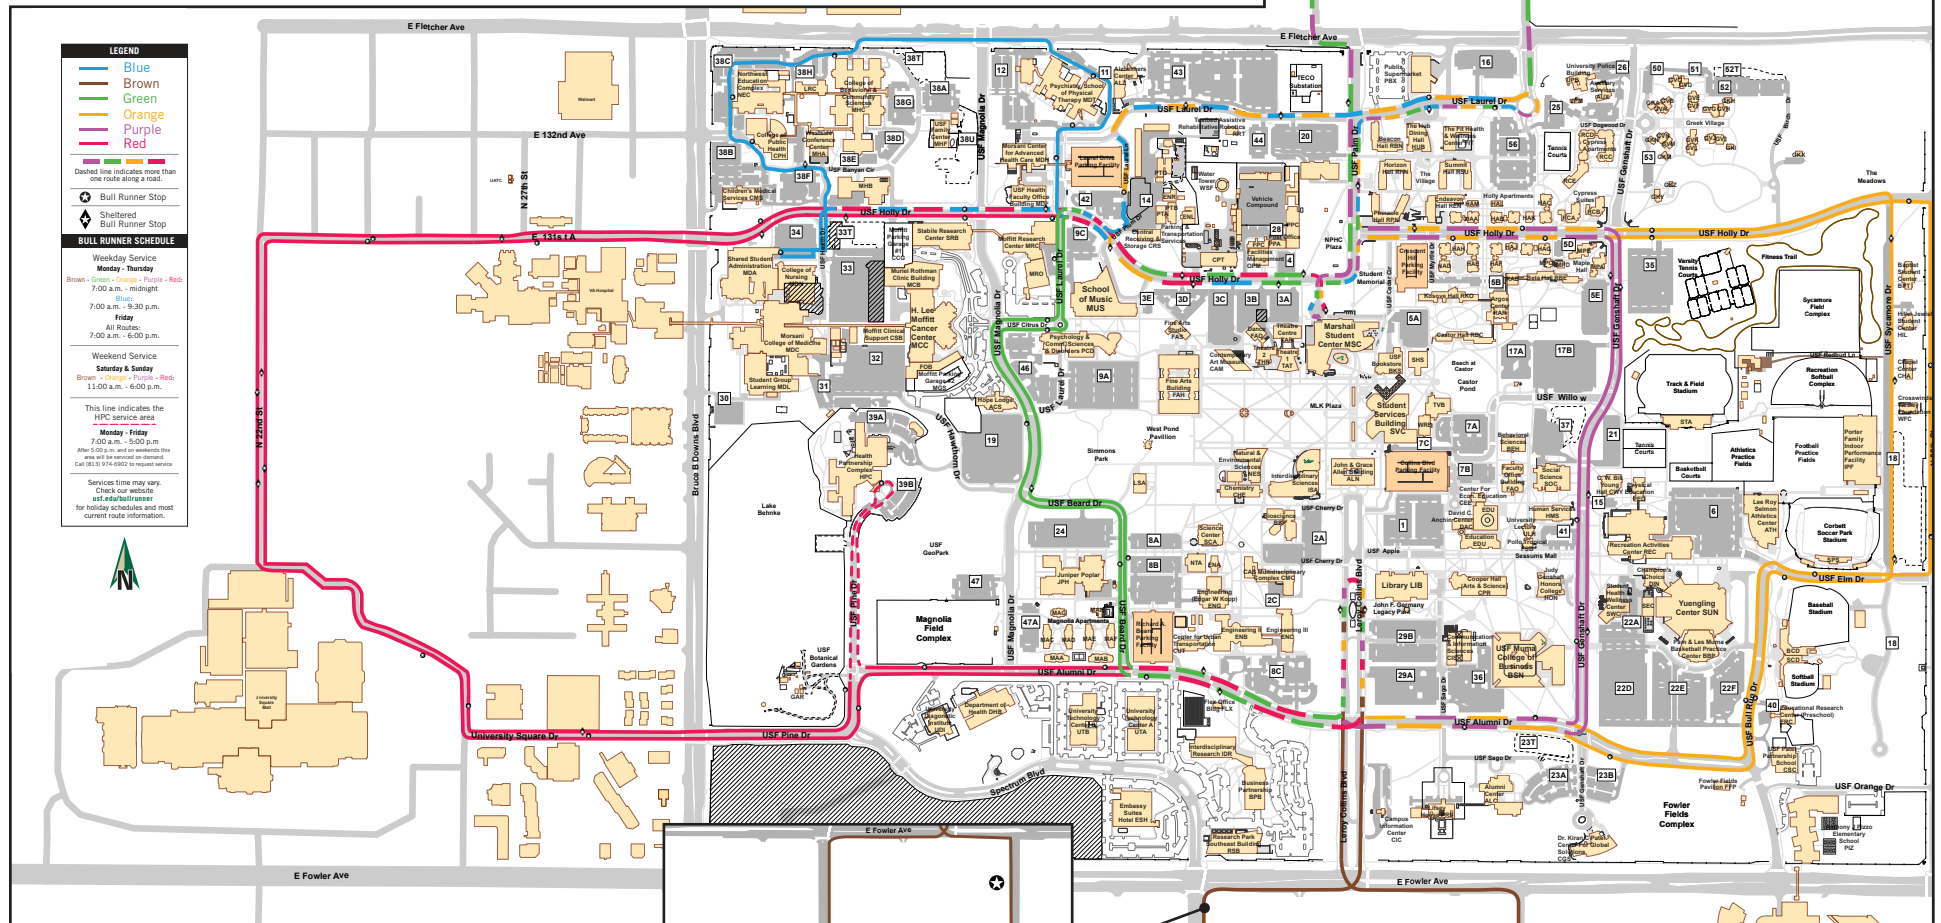

BULL RUNNER / ROUTE MAP

Map published May 2025

Visit the BullTracker® at usfbullrunner.com for the most accurate and up-to-date route map, and to view real-time information like bus location and arrival time.