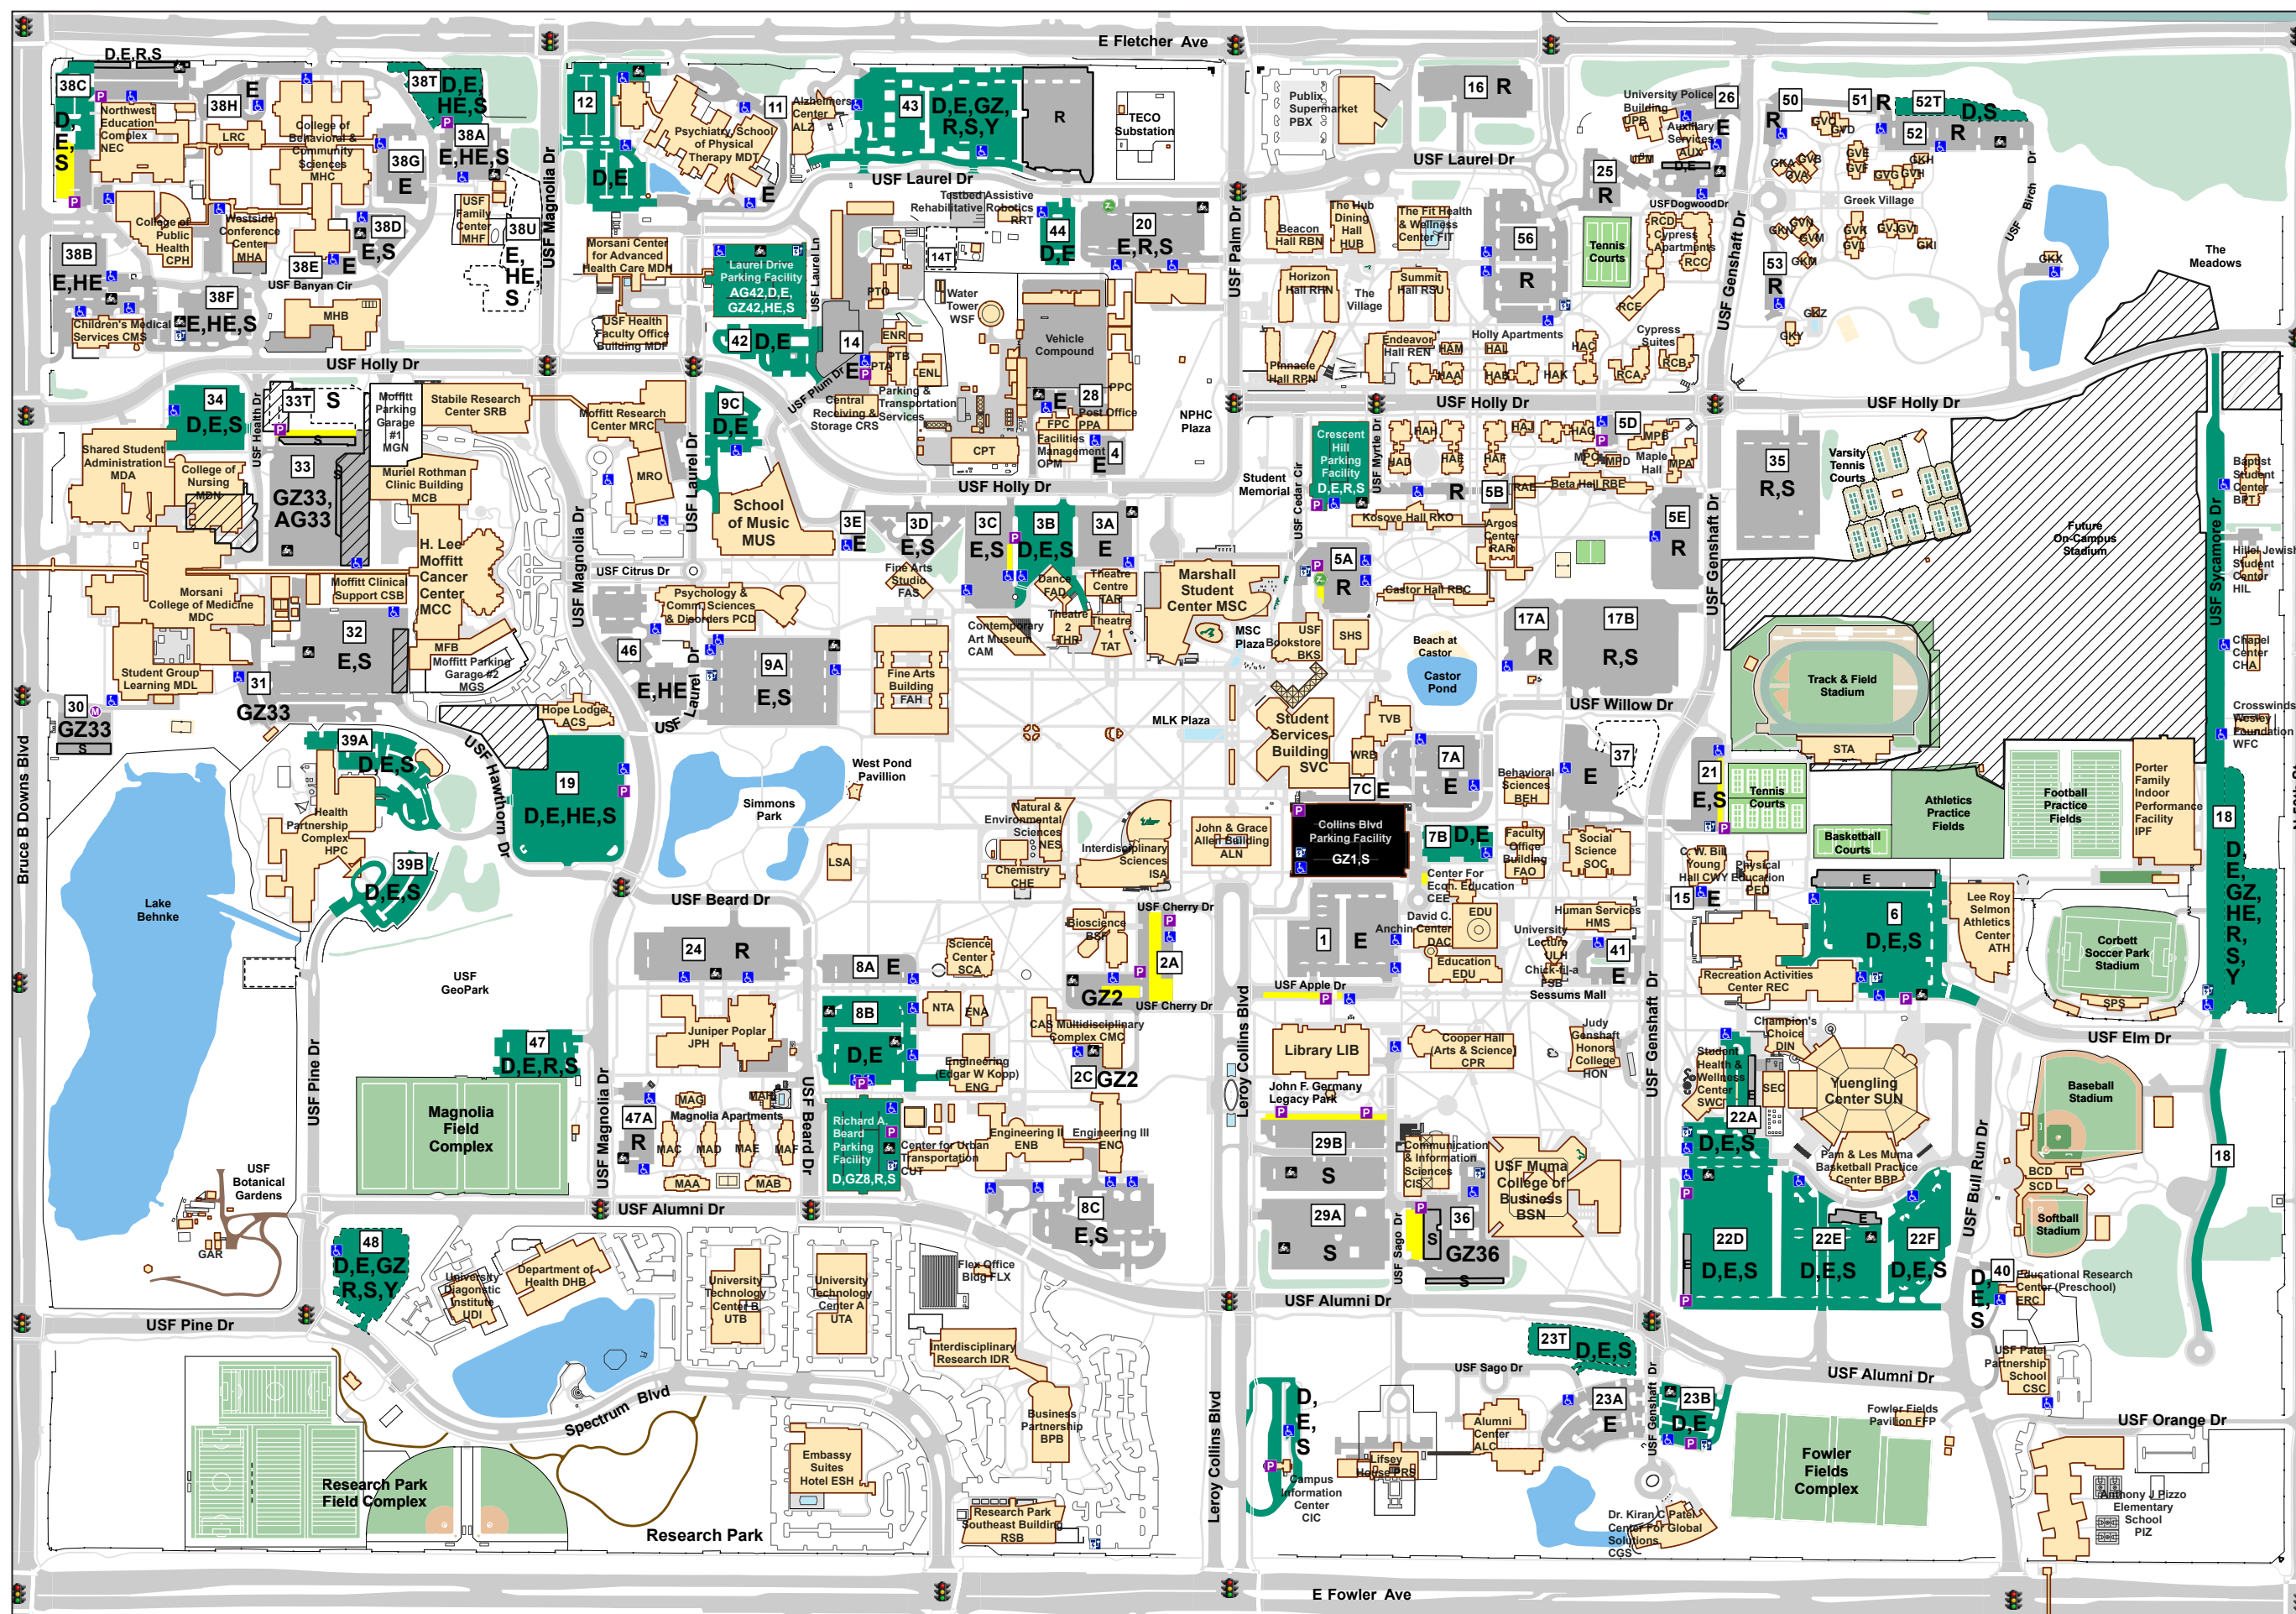

# TAMPA CAMPUS DAILY VISITOR PARKING MAP

Updated May 2025

- - Daily/Visitor Parking
- - Timed Spaces
- - Parking Pay Station
- M - Metered Parking
- ♿ - Disabled Parking
- 🏍️ - Motorcycle Parking
- ⚡ - Electric Car Charging

For more information about USF Parking and Transportation Services, or to see USF Parking rules and regulations, visit [usf.edu/parking](https://usf.edu/parking)

# TAMPA CAMPUS

**Chick-fil&**  
WILD & BLUE  
Marshall Student Center MSC

**Tanera BREAD**  
ON TOP OF THE PALMS  
PAPA JOHN'S  
SUBWAY  
PANDA EXPRESS  
MOE'S  
MARKET 601  
Bay FEATURES  
BLENZ  
Dining  
Meal Plan Office Room 1502  
CARVED + CRAFTED  
Catering Office Room 4104

**FINSTEIN BROS.**  
BAGELS  
Morsani Center MDH

**JUNIPER DINING HALL**  
FLIP KITCHEN  
MARKET AT JUNIPER HALL  
YO-KAI express  
Juniper-Poplar Hall JPH

**CAFE CONNECT**  
Research & Development IDR

**SESSUMS MALL**  
SUBWAY  
Cooper Hall CPR